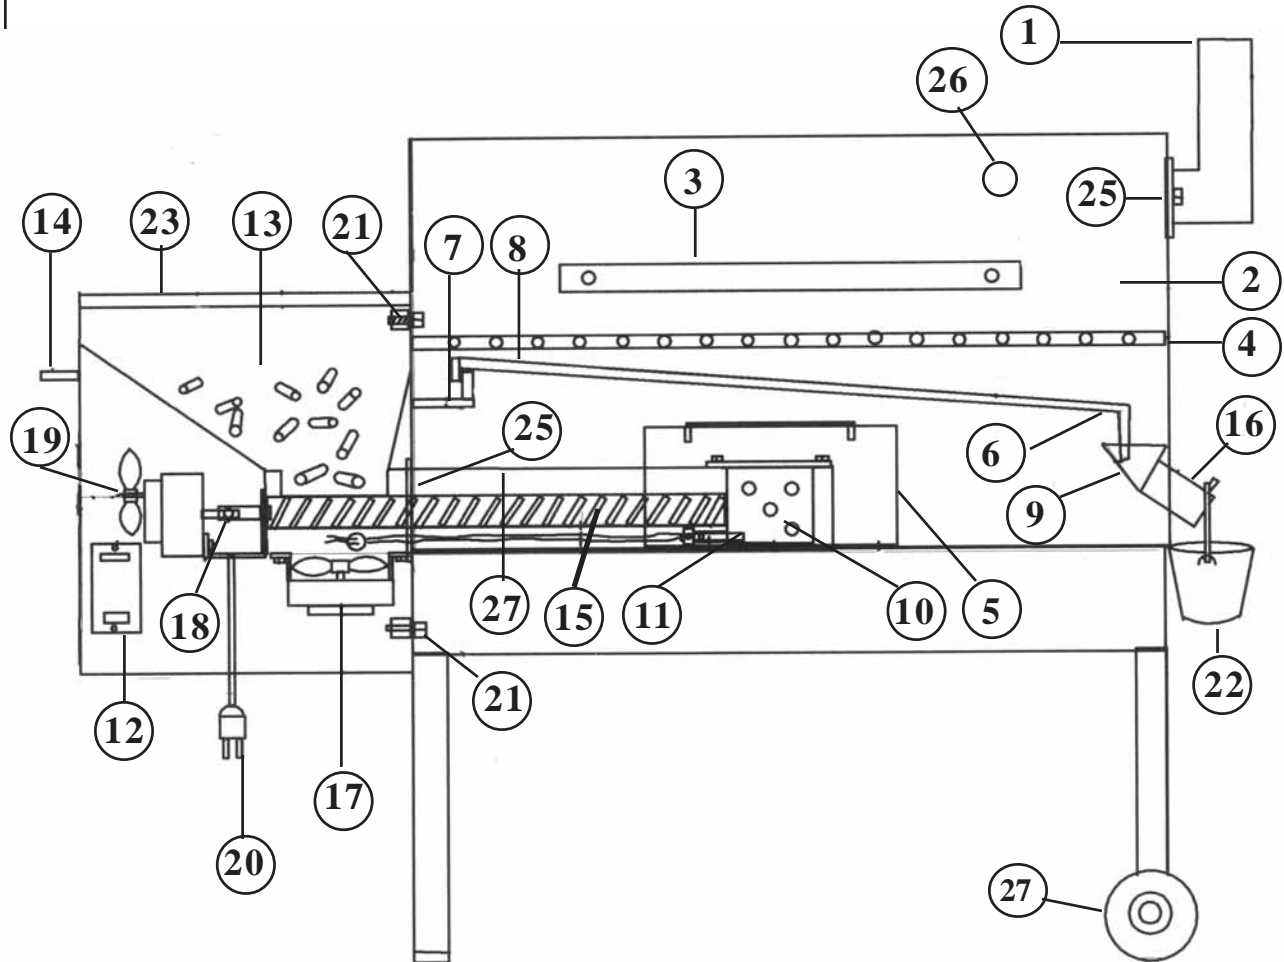

BBQ070/07E COMPONENT DIAGRAM

- | | | |
|---------------------------|--------------------------|---------------------------|
| 1) Smoke Stack | 10) Firepot | 19) Drive Motor |
| 2) Cooking Chamber | 11) Autostart Hot Rod | 20) Power Cord |
| 3) Lid Handle | 12) Smoker Control Board | 21) Side Box Bolts |
| 4) Porcelain Cooking Grid | 13) Pellet Hopper | 22) Grease Bucket |
| 5) U-Shaped Firepot Cover | 14) End Handle | 23) Side Box |
| 6) Angled Drip Pan | 15) Auger | 24) Nut Zerts |
| 7) Drip Pan Support Bar | 16) Grease Drain Tube | 25) Gasket |
| 8) Short End-Drip Pan | 17) Draft Inducer | 26) Dome Thermometer Port |
| 9) V Channel Grease Drain | 18) Auger Nut & Bolt | 27) Wheels |